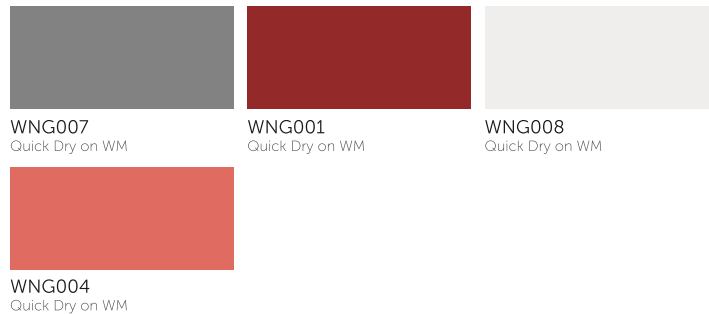

BLU008
Silk, Matt

blues for wood and metals

BLU008
Quick Dry on WM

BLU001
Quick Dry on WM

BLU005
Quick Dry on WM

BLU002
Quick Dry on WM

using neutrals in hues

Neutrals complement each other naturally to provide a befitting, dynamic backdrop as to this equally neutral-coloured leatherwork.

neutrals for ceilings and walls

NUH001
Silk, Matt

NUH002
Silk, Matt

NUH003
Silk, Matt

NUH004
Silk, Matt

NUH005
Silk, Matt

NUH006
Silk, Matt

NUH007
Silk, Matt

NUH008
Silk, Matt

neutrals for wood and metals

NUH005
Quick Dry on WM

NUH002
Quick Dry on WM

NUH008
Quick Dry on WM

NUH001
Quick Dry on WM

using wines with greys

Backdrop your walls to create interesting feature walls. For instance, by matching wines with grey in its various shades to reflect depth of personality, taste, warmth and sophistication.

wines with greys for ceilings and walls

wines with greys for wood and metals

using oranges with lemons

Brighten your space with a matching mix of rich, full orange and lemon; or blend the lighter shades for delicate effects as seen in the head-side backdrop of this lively yet simply coloured bedroom.