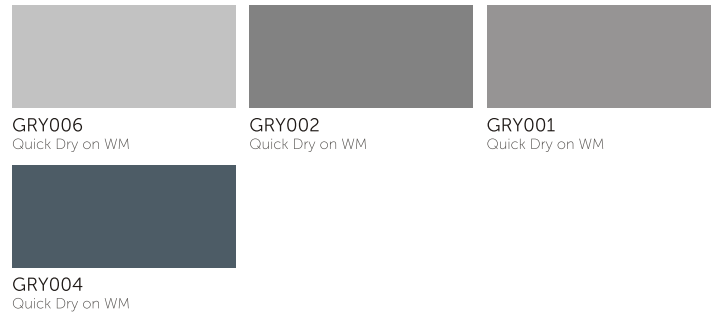

greys for wood and metals