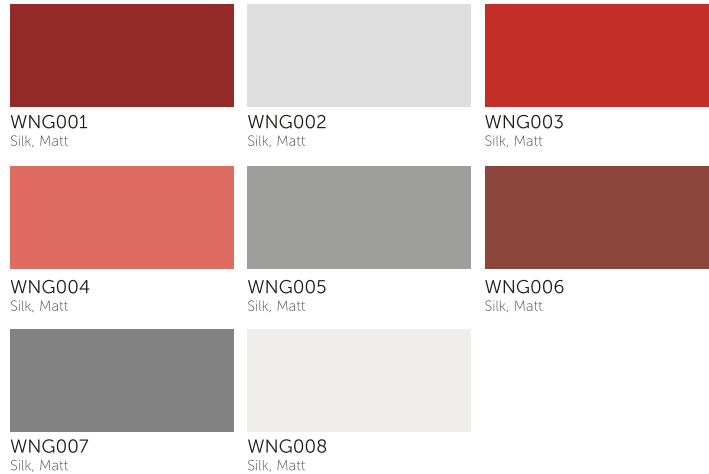

blues for ceilings and walls

BLU001
Silk, Matt

BLU002
Silk, Matt

BLU003
Silk, Matt

BLU004
Silk, Matt

BLU005
Silk, Matt

BLU006
Silk, Matt

BLU007
Silk, Matt

neutrals for ceilings and walls

NUH001
Silk, Matt

NUH002
Silk, Matt

NUH003
Silk, Matt

NUH004
Silk, Matt

NUH005
Silk, Matt

NUH006
Silk, Matt

NUH007
Silk, Matt

NUH008
Silk, Matt

neutrals for wood and metals

NUH005
Quick Dry on WM

NUH002
Quick Dry on WM

NUH008
Quick Dry on WM

NUH001
Quick Dry on WM

using wines with greys

Backdrop your walls to create interesting feature walls. For instance, by matching wines with grey in its various shades to reflect depth of personality, taste, warmth and sophistication.

wines with greys for ceilings and walls

wines with greys for wood and metals

using oranges with lemons

Brighten your space with a matching mix of rich, full orange and lemon; or blend the lighter shades for delicate effects as seen in the head-side backdrop of this lively yet simply coloured bedroom.