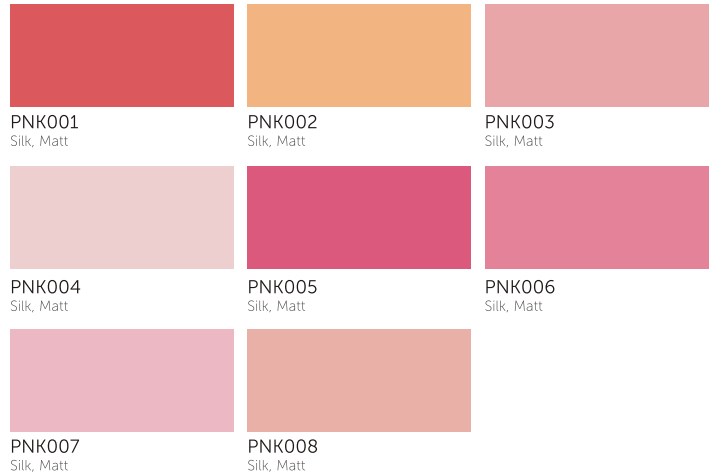

yellows for ceilings and walls

YLW001
Silk, Matt

YLW002
Silk, Matt

YLW003
Silk, Matt

YLW004
Silk, Matt

YLW005
Silk, Matt

YLW006
Silk, Matt

YLW007
Silk, Matt

YLW008
Silk, Matt

yellows for wood and metals

YLW007
Quick Dry on WM

YLW006
Quick Dry on WM

YLW005
Quick Dry on WM

YLW004
Quick Dry on WM

pinks

Dreaming big is a lifestyle best lived in pinky living spaces. Realise your dreams by adorning your walls as well as your wood and metal effects in any shades of pink - bedroom, kitchen, living room, even your office. Keep the look soft, vintage yet seductive.

pinks for ceilings and walls

pinks for wood and metals

greys

Using complementary but quite different shades of grey helps to define the boundaries between different areas of open plan spaces, easily separating the working space from living rooms and other relaxation places.

browns for ceilings and walls

BRN001
Silk, Matt

BRN002
Silk, Matt

BRN003
Silk, Matt

BRN004
Silk, Matt

BRN005
Silk, Matt

BRN006
Silk, Matt

BRN007
Silk, Matt