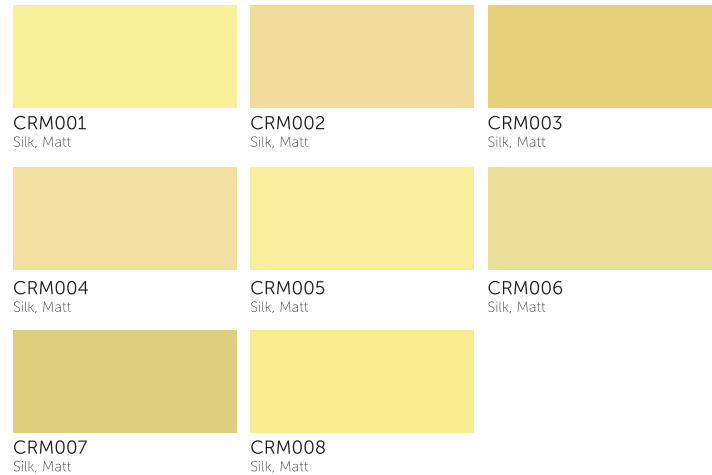

ORL003
Quick Dry on WM

Avant-garde(TM)

Take them out of this world

With our MULTI-G Avant-garde(TM) specialty, you can customize your choice of paints and order for these futuristic products that when applied as delicately as they deserve on your wall immediately transport the beholder with imaginative speed of sight, from the present to the future, from your wall to out of this world.

creams

Creams are the natural choice to colour elegance, timelessness and supreme versatility for its ever-readiness to complement colours of bolder shade.

creams for ceilings and walls

creams for wood and metals

greens

Freshen up your living space with greens for its natural look, feel and dynamism.

greens for ceilings and walls

GRN001
Silk, Matt

GRN002
Silk, Matt

GRN003
Silk, Matt

GRN004
Silk, Matt

GRN005
Silk, Matt

browns for ceilings and walls

BRN001
Silk, Matt

BRN002
Silk, Matt

BRN003
Silk, Matt

BRN004
Silk, Matt

BRN005
Silk, Matt

BRN006
Silk, Matt

BRN007
Silk, Matt