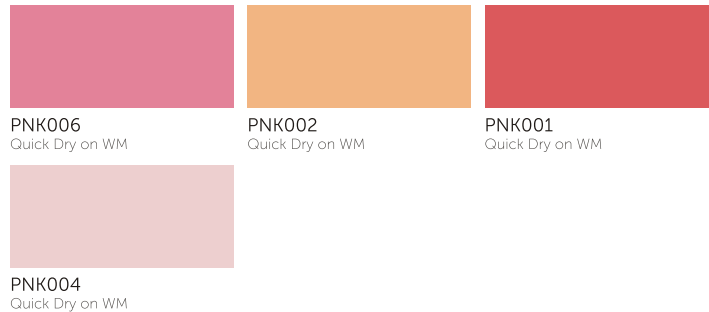

yellows for ceilings and walls

YLW001
Silk, Matt

YLW002
Silk, Matt

YLW003
Silk, Matt

YLW004
Silk, Matt

YLW005
Silk, Matt

YLW006
Silk, Matt

YLW007
Silk, Matt

YLW008
Silk, Matt

yellows for wood and metals

YLW007
Quick Dry on WM

YLW006
Quick Dry on WM

YLW005
Quick Dry on WM

YLW004
Quick Dry on WM

pinks

Dreaming big is a lifestyle best lived in pinky living spaces. Realise your dreams by adorning your walls as well as your wood and metal effects in any shades of pink - bedroom, kitchen, living room, even your office. Keep the look soft, vintage yet seductive.

pinks for ceilings and walls

pinks for wood and metals

greys

Using complementary but quite different shades of grey helps to define the boundaries between different areas of open plan spaces, easily separating the working space from living rooms and other relaxation places.

browns for ceilings and walls

BRN001
Silk, Matt

BRN002
Silk, Matt

BRN003
Silk, Matt

BRN004
Silk, Matt

BRN005
Silk, Matt

BRN006
Silk, Matt

BRN007
Silk, Matt