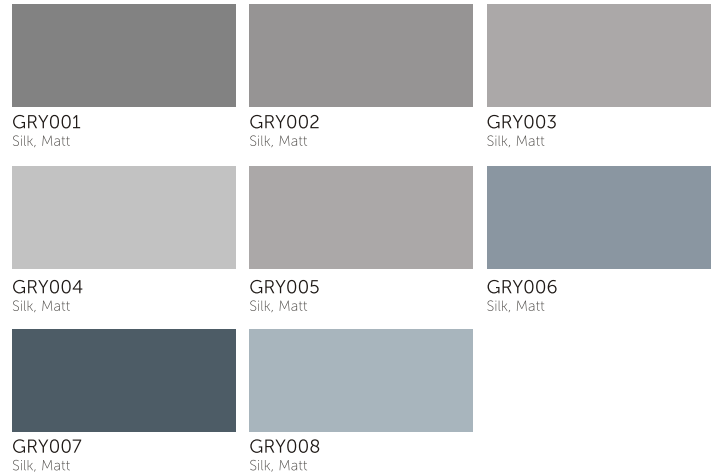

yellows for ceilings and walls

YLW001
Silk, Matt

YLW002
Silk, Matt

YLW003
Silk, Matt

YLW004
Silk, Matt

YLW005
Silk, Matt

YLW006
Silk, Matt

YLW007
Silk, Matt

pinks for ceilings and walls

pinks for wood and metals

greys

Using complementary but quite different shades of grey helps to define the boundaries between different areas of open plan spaces, easily separating the working space from living rooms and other relaxation places.

greys for ceilings and walls

greys for wood and metals

browns

Register the warmth, friendliness, practicality and objectivity of your personality on select surfaces of your ceiling, wall, cabinets, door, window or frames; be it your bedroom, living room, dining hall, lobby or even office.

browns for ceilings and walls

BRN001
Silk, Matt

BRN002
Silk, Matt

BRN003
Silk, Matt

BRN004
Silk, Matt

BRN005
Silk, Matt

BRN006
Silk, Matt

BRN007
Silk, Matt