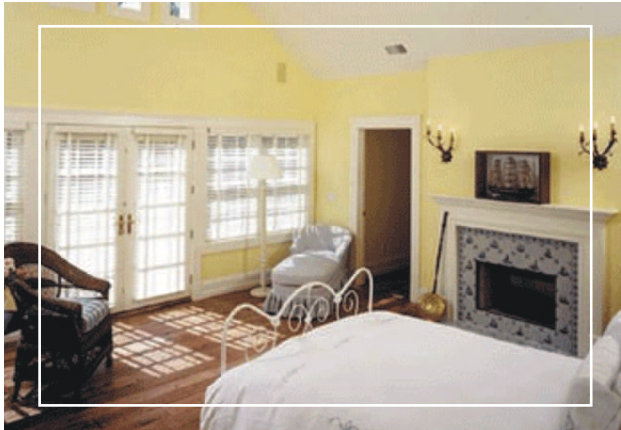

yellows for ceilings and walls