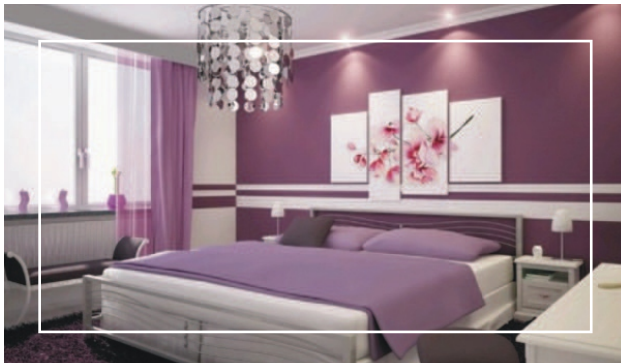

violets for wood and metals