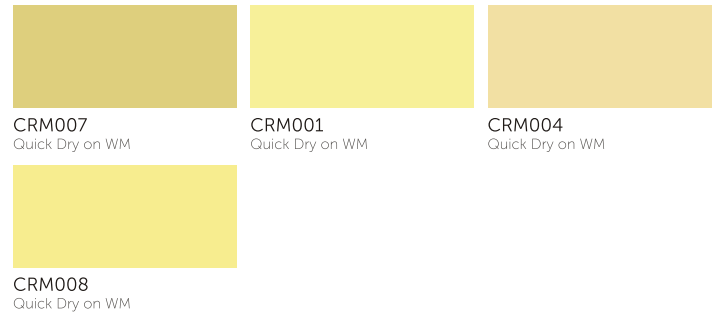

We have reproduced these colour pages as accurately as printing will allow. Please use a colour tester on the final surface to paint before decorating; the substrate and texture of the surface may change the appearance of the final colour, as can soft finishings and the size, shape and lighting of the room. Kindly note that colour testers indicate the colour of the product only and are not representation of the quality or sheen of the final product purchased.

creams

Creams are the natural choice to colour elegance, timelessness and supreme versatility for its ever-readiness to complement colours of bolder shade.

creams for ceilings and walls

creams for wood and metals

greens

Freshen up your living space with greens for its natural look, feel and dynamism.

greens for ceilings and walls

GRN001
Silk, Matt

GRN002
Silk, Matt

GRN003
Silk, Matt

GRN004
Silk, Matt

GRN005
Silk, Matt